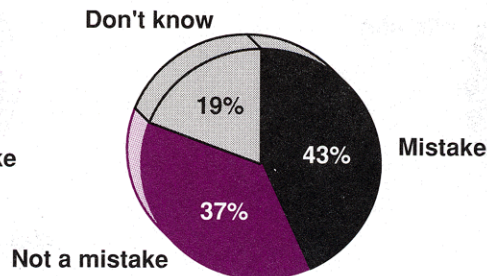

## World War I

Question: Do you think it was a mistake for the US to enter World War I (the last world war)?

Source: Surveys by the Gallup Organization, January 20-25, 1937, October 20-25, 1939, November 21-26, 1940, April 10-15, 1941, October 24-29, 1941, and December 12-17, 1941.

## World War II

Question: Do you think it was a mistake for the US to enter World War II?

## Korean War

Question: Do you think the US made a mistake in (deciding to defend) going into war in Korea, or not?

February 1952

October 1952

January 1953

Source: Surveys by the Gallup Organization, April 12-17, 1946, September 12-17, 1947, August 20-25, 1950, January 1-5, 1951, February 28-March 5, 1952, October 17-22, 1952, and January 11-16, 1953.

# The Vietnam War

**Question:** Do you think the US made a mistake sending troops to fight in Vietnam?

**Source:** Surveys by the Gallup Organization, August 27-September 1, 1965, March 3-8, 1966, November 10-15, 1966, January 26-31, 1967, July 13-18, 1967, and December 7-12, 1967.