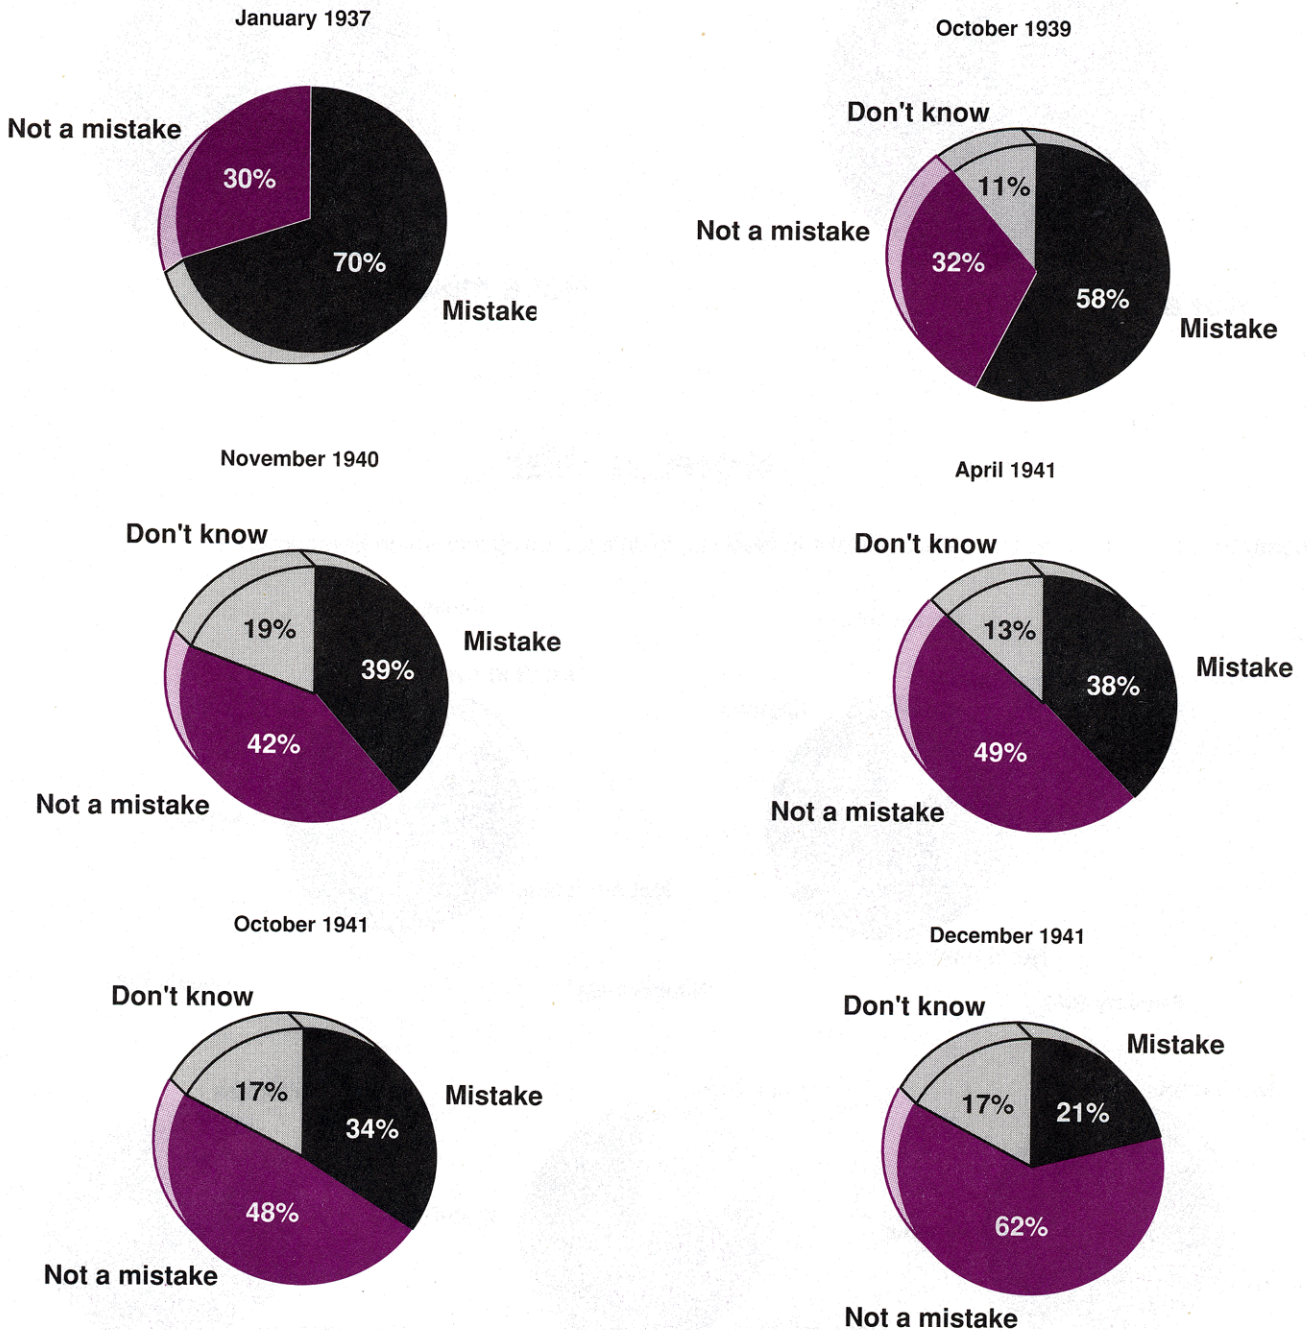

# America's Wars of the 20th Century: Was Our Intervention A Mistake?

Different Conflicts, Different Results, Different Verdicts

## World War I

Question: Do you think it was a mistake for the US to enter World War I (the last world war)?

Source: Surveys by the Gallup Organization, January 20-25, 1937, October 20-25, 1939, November 21-26, 1940, April 10-15, 1941, October 24-29, 1941, and December 12-17, 1941.

## World War II

Question: Do you think it was a mistake for the US to enter World War II?

September 1990

November 1990

February 1991

October 1991

**Source:** Surveys by the Gallup Organization, September 10-11, 1990 and November 29-December 2, 1990; by ABC News, February 24, 1991; and by CBS News/*New York Times*, October 5-7, 1991.