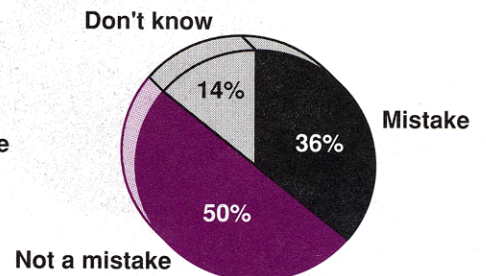

## World War I

Question: Do you think it was a mistake for the US to enter World War I (the last world war)?

Source: Surveys by the Gallup Organization, January 20-25, 1937, October 20-25, 1939, November 21-26, 1940, April 10-15, 1941, October 24-29, 1941, and December 12-17, 1941.

## World War II

Question: Do you think it was a mistake for the US to enter World War II?

## Korean War

Question: Do you think the US made a mistake in (deciding to defend) going into war in Korea, or not?

February 1952

October 1952

January 1953

Source: Surveys by the Gallup Organization, April 12-17, 1946, September 12-17, 1947, August 20-25, 1950, January 1-5, 1951, February 28-March 5, 1952, October 17-22, 1952, and January 11-16, 1953.

# The Vietnam War

**Question:** Do you think the US made a mistake sending troops to fight in Vietnam?

**Source:** Surveys by the Gallup Organization, August 27-September 1, 1965, March 3-8, 1966, November 10-15, 1966, January 26-31, 1967, July 13-18, 1967, and December 7-12, 1967.