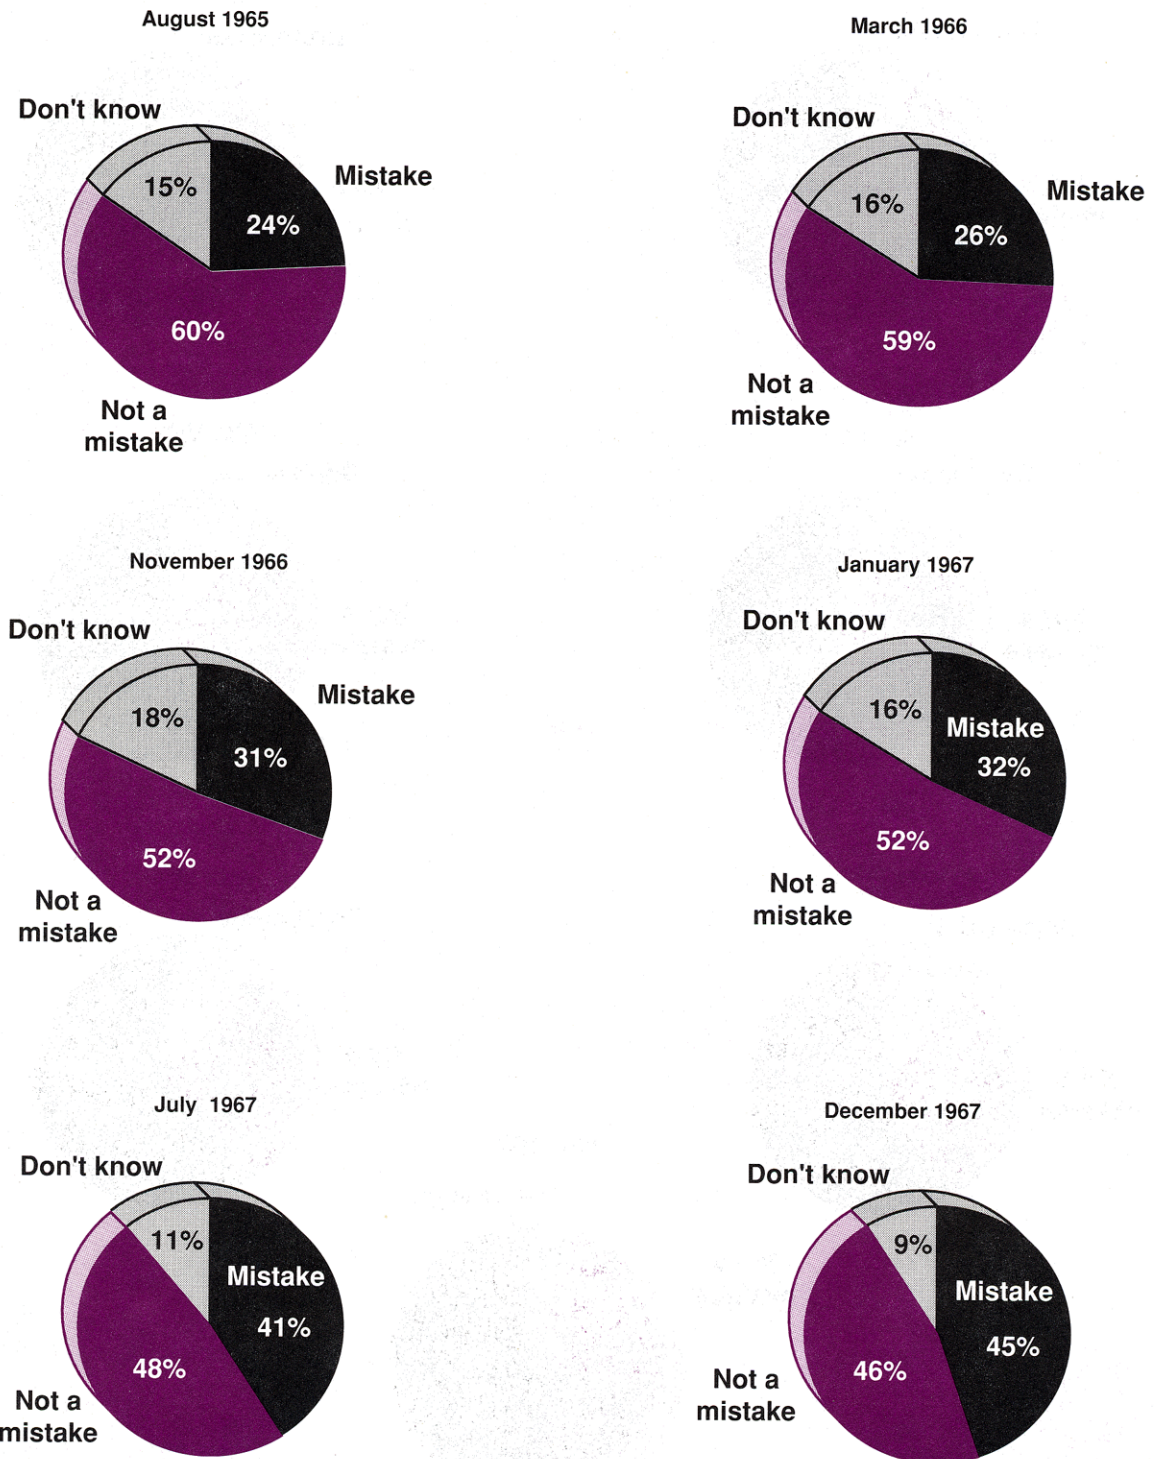

## World War I

Question: Do you think it was a mistake for the US to enter World War I (the last world war)?

Source: Surveys by the Gallup Organization, January 20-25, 1937, October 20-25, 1939, November 21-26, 1940, April 10-15, 1941, October 24-29, 1941, and December 12-17, 1941.

## World War II

Question: Do you think it was a mistake for the US to enter World War II?

## Korean War

Question: Do you think the US made a mistake in (deciding to defend) going into war in Korea, or not?

February 1952

October 1952

January 1953

Source: Surveys by the Gallup Organization, April 12-17, 1946, September 12-17, 1947, August 20-25, 1950, January 1-5, 1951, February 28-March 5, 1952, October 17-22, 1952, and January 11-16, 1953.

# The Vietnam War

**Question:** Do you think the US made a mistake sending troops to fight in Vietnam?

**Source:** Surveys by the Gallup Organization, August 27-September 1, 1965, March 3-8, 1966, November 10-15, 1966, January 26-31, 1967, July 13-18, 1967, and December 7-12, 1967.