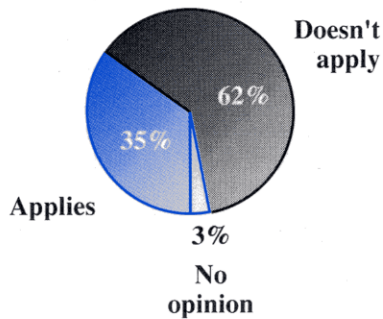

January 1998

Source: Survey by the Gallup Organization for CNN/USA Today, January 30-February 1, 1998.

January 1999

Source: Survey by the Gallup Organization, January 15-17, 1999.

Question: (I'm going to read some personal characteristics and qualities. As I read each one, please say whether you think it applies or doesn't apply to Bill Clinton.)... Shares your values

Source: Survey by the Gallup Organization, January 15-17, 1999.

Question: (I'm going to read some personal characteristics and qualities. As I read each one, please say whether you think it applies or doesn't apply to Bill Clinton.)... Shows good judgement

Source: Survey by the Gallup Organization for CNN/USA Today, August 21-23, 1998.

Question: Overall, what kind of moral leadership do you think Bill Clinton provides as President... very strong, somewhat strong, somewhat weak, or very weak?