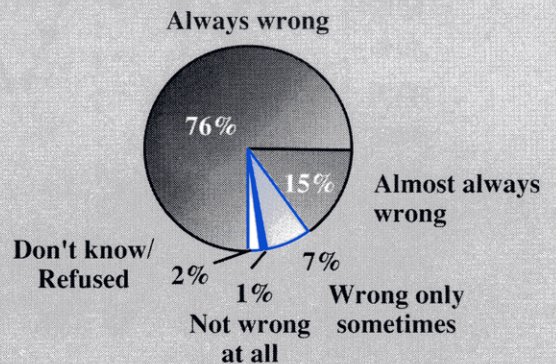

Source: Survey by the Gallup Organization for CNN/USA Today, August 21-23, 1998.

Question: Overall, what kind of moral leadership do you think Bill Clinton provides as President... very strong, somewhat strong, somewhat weak, or very weak?

Source: Survey by the Gallup Organization, September 14-15, 1998.

A Nation Frowns

Question: What is your opinion about a married person having sexual relations with someone other than their marriage partner—is it always wrong, almost always wrong, wrong only sometimes, or not wrong at all?

Source: Survey by the Gallup Organization, November 20-22, 1998.