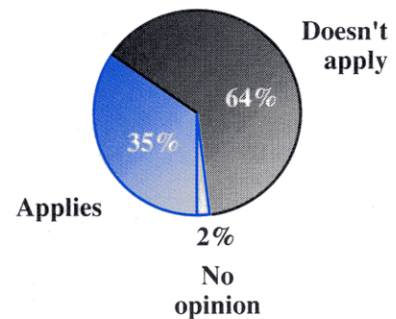

January 1998

Source: Survey by the Gallup Organization for CNN/USA Today, January 30-February 1, 1998.

January 1999

Source: Survey by the Gallup Organization, January 15-17, 1999.

Question: (I'm going to read some personal characteristics and qualities. As I read each one, please say whether you think it applies or doesn't apply to Bill Clinton.)... Shares your values

Source: Survey by the Gallup Organization, January 15-17, 1999.

Question: (I'm going to read some personal characteristics and qualities. As I read each one, please say whether you think it applies or doesn't apply to Bill Clinton.)... Shows good judgement

Source: Survey by the Gallup Organization for CNN/USA Today, August 21-23, 1998.

Question: Overall, what kind of moral leadership do you think Bill Clinton provides as President... very strong, somewhat strong, somewhat weak, or very weak?