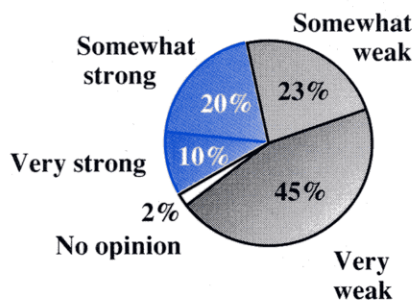

January 1998

Source: Survey by the Gallup Organization for CNN/USA Today, January 30-February 1, 1998.

January 1999

Source: Survey by the Gallup Organization, January 15-17, 1999.

Question: (I'm going to read some personal characteristics and qualities. As I read each one, please say whether you think it applies or doesn't apply to Bill Clinton.)... Shares your values

Source: Survey by the Gallup Organization for CNN/USA Today, August 21-23, 1998.

Question: Overall, what kind of moral leadership do you think Bill Clinton provides as President... very strong, somewhat strong, somewhat weak, or very weak?